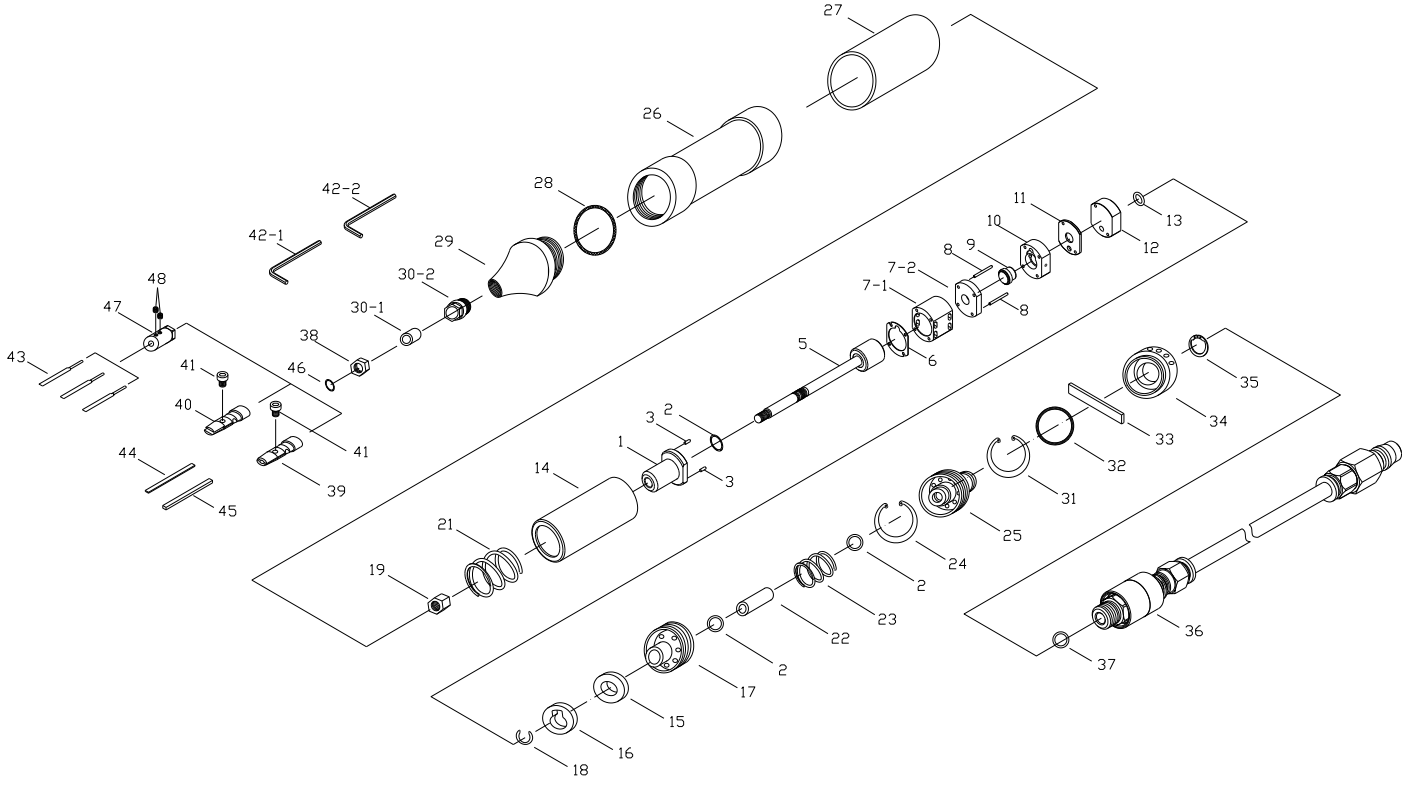

OS-309H **GAV** HAVALI EĞE MOTORU

No.	Part No.	Parça Adı	Adet	No.	Part No.	Parça Adı	Adet
1	314403	Cylinder Head Ass'y	1	28	OR2832	O-Ring	1
2	OR0812	O-Ring	5	29	201102	Front Head	1
3	RP2006	Front Dowel Pin	2	31-1	201104	Sliding Sleeve	1
5	201412	Piston Ass'y	1	30-2	201103	Nose	1
6	314405	Gasket	1	31	CH3538	Retaining Ring	1
7-1	301401	Cylinder	1	32	OR3034	O-Ring	1
7-2	317413	Cylinder End Plate	1	33	201705	Muffler	1
8	RP2022	Rear Dowel Pin	2	34	201701	Exhaust Deflector	1
9	314302	Automatic Valve	1	35	EH1620	Retaining Ring	1
10	314311	Valve Chest	1	36	821S18	Roll Switch+ Hose	1
11	314303	Valve Seat	1	37	OR0913	O-RING	1
12	315304	Valve Case	1	38	201403	Lock Nut	1
13	318203	Rubber Washer	1	39	201901	1mm Stone Holder	1
14	315409	Main Liner	1	40	201903	3mm Stone Holder	1
15	301709	Muffler	1	41	30508	Screw	2
16	318704	Muffler Cap	1	42-1	314934	2 mm Hex Wrench	1
17	318211	Adaptor	1	42-2	201925	2.5 mm Hex Wrench	1
18	EC1317	Retaining Ring	1	43	201952	2mm Rectangular Diamond File	1
19	201407	Guide Sleeve	1		201954	4mm Rectangular Diamond File	1
21	201607	Spring	1		201956	6mm Rectangular Diamond File	1
22	315202	Connecting Tube	1	44	201901	1mm Oil Stone (opt.)	1
23	315608	Spring	1	45	201903	3mm Oil Stone (opt.)	1
24	CH3437	Retaining Ring	1	46	OR0509	O-RING	1
25	201702	Air Inlet	1	47	201923	3mm File Holder	1
26	201101	Body	1	48	40704	Set Screw	2
27	210105	Rubber Sleeve	1				